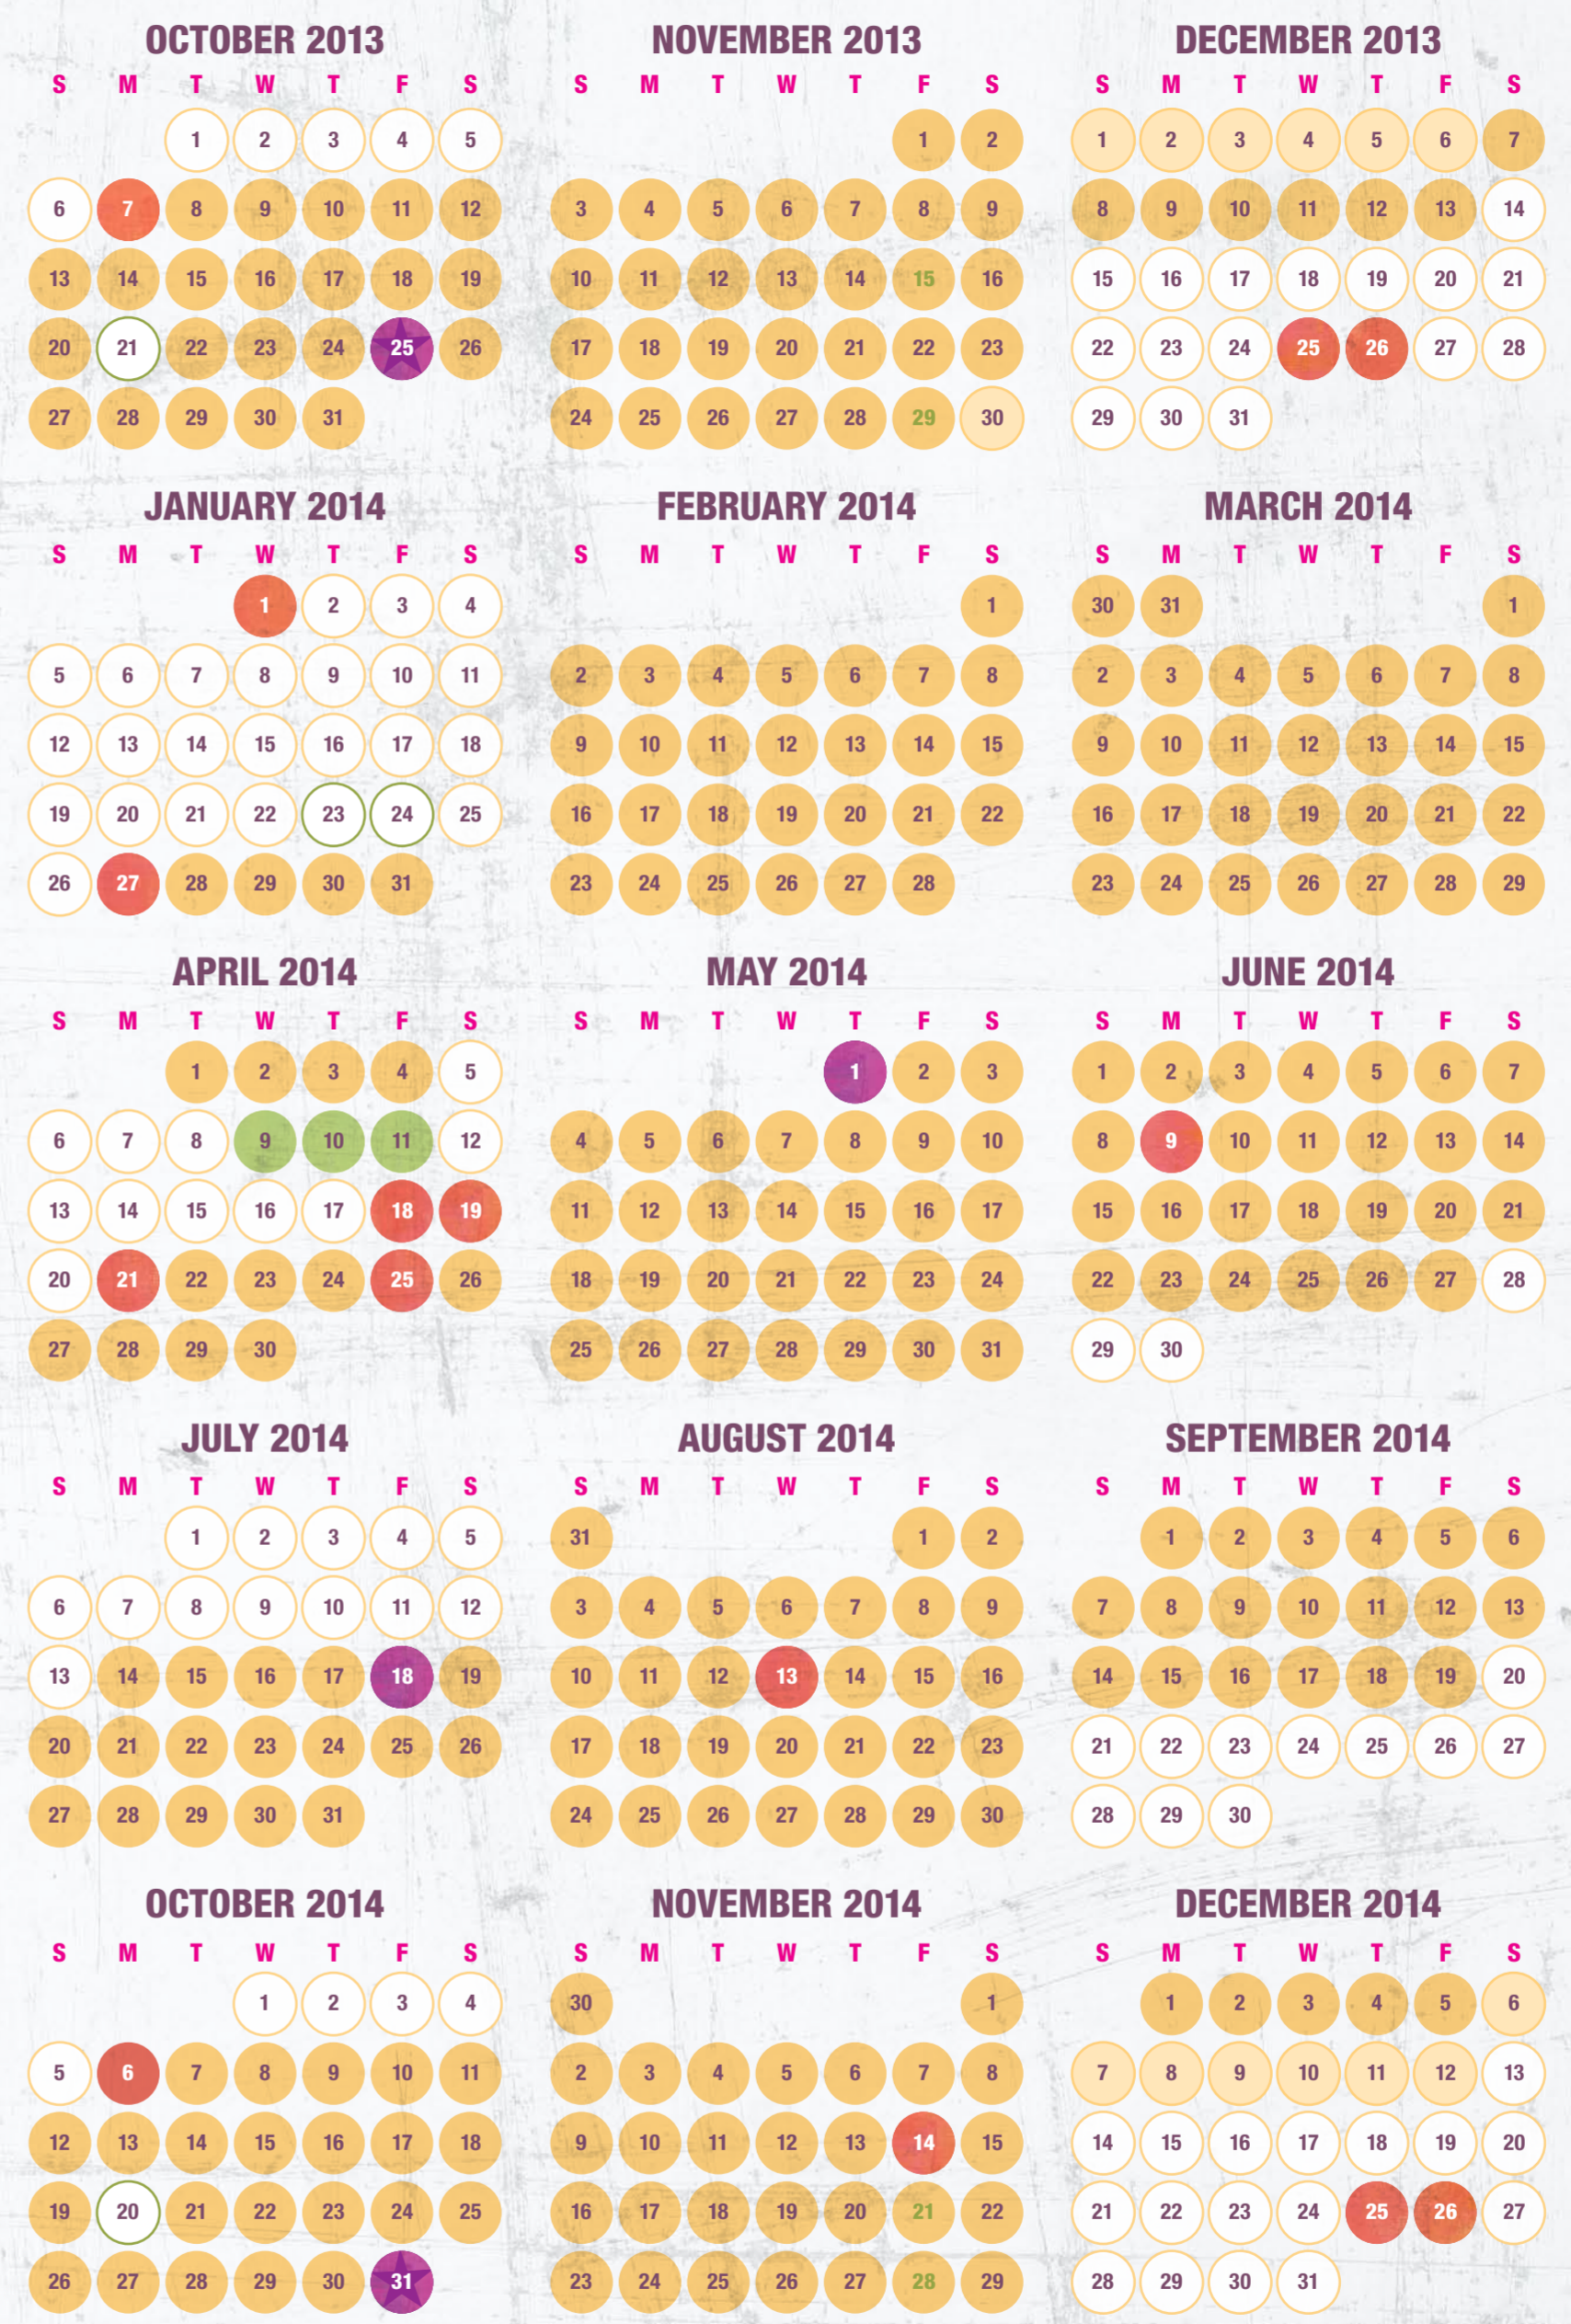

WORLD TEACHERS' DAY

Quality teaching—inspiring young people to lead successful and productive lives.

On World Teachers' Day school communities are encouraged to acknowledge and thank teachers for inspiring students to develop lifelong knowledge and skills. Show your appreciation by presenting your teacher with a certificate from www.qct.edu.au/wtd